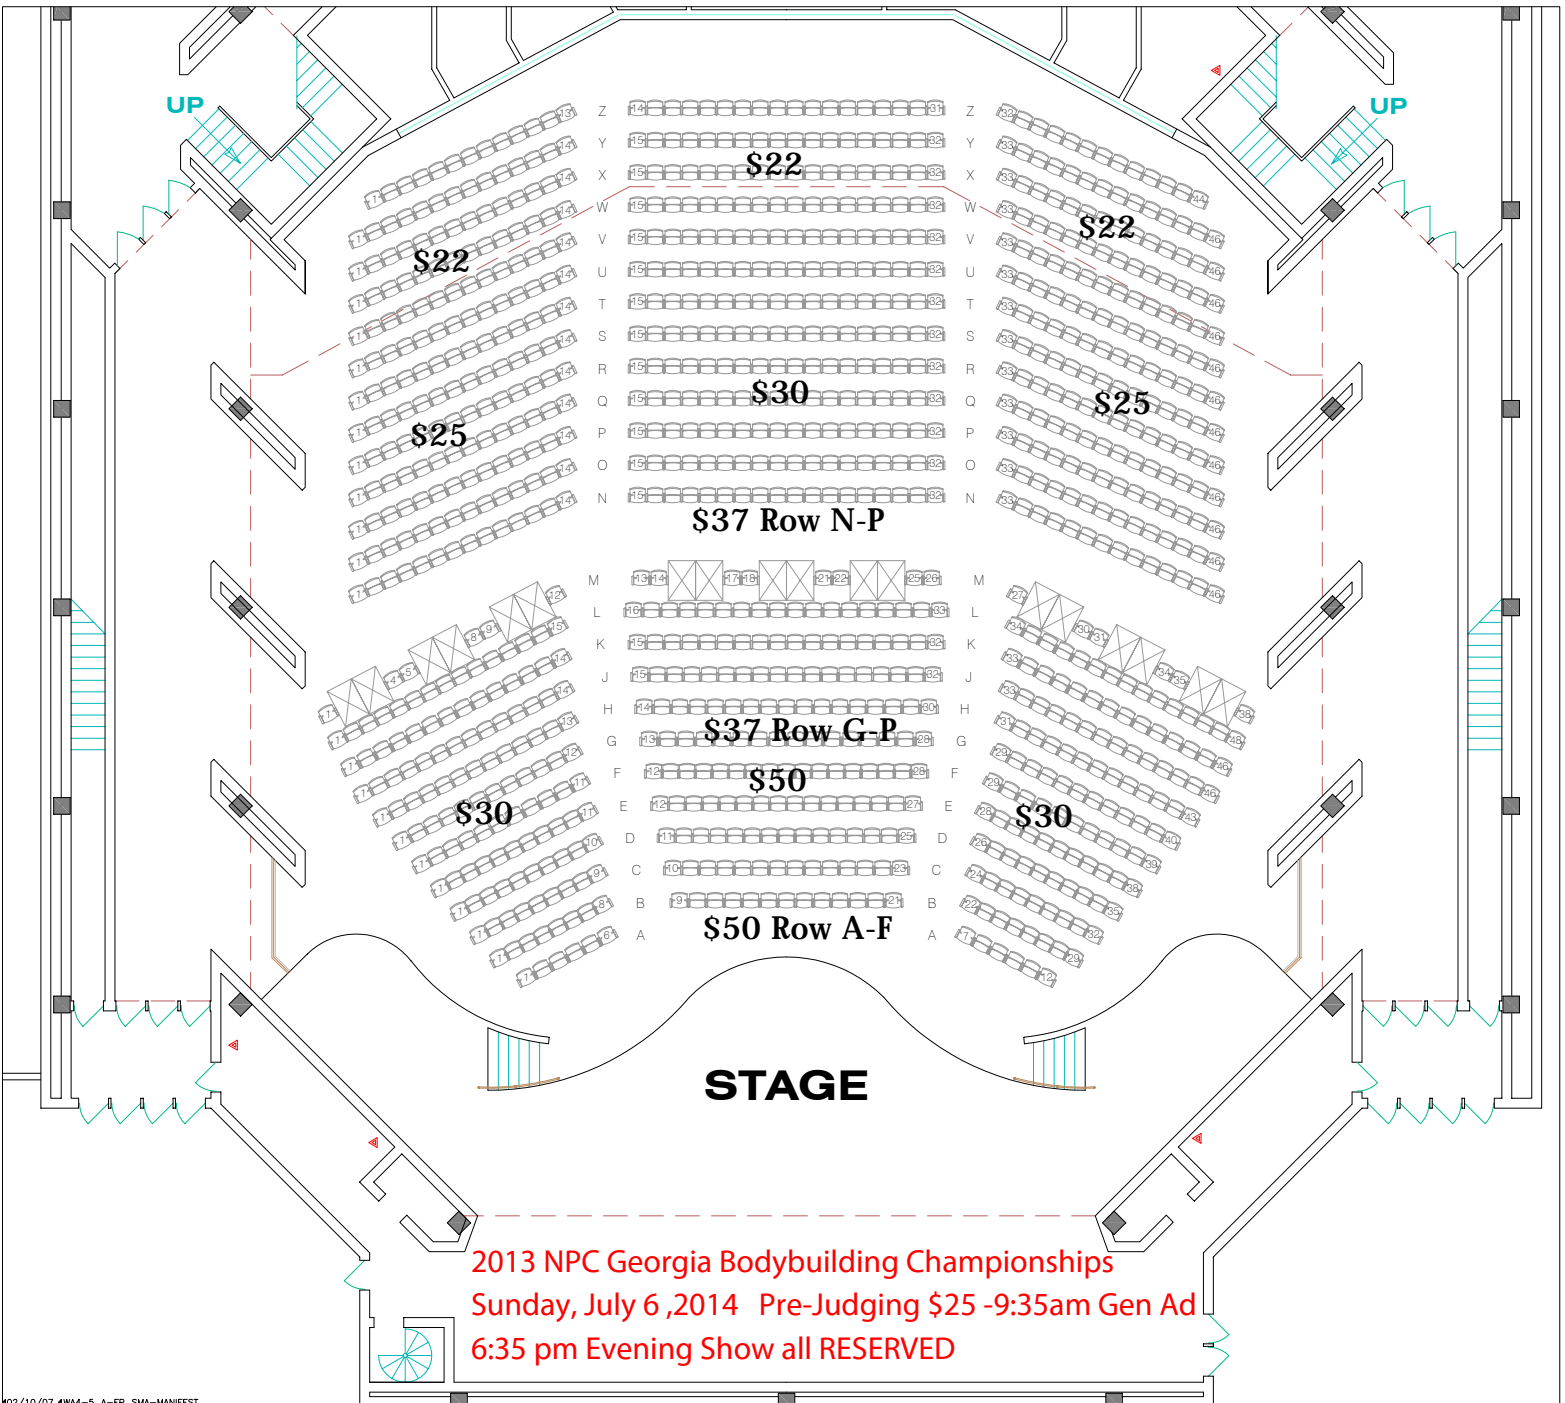

Sidney J. Marcus Auditorium - Seating Chart

Balcony Level - 702 Seats

Main Level - 1024 Seats