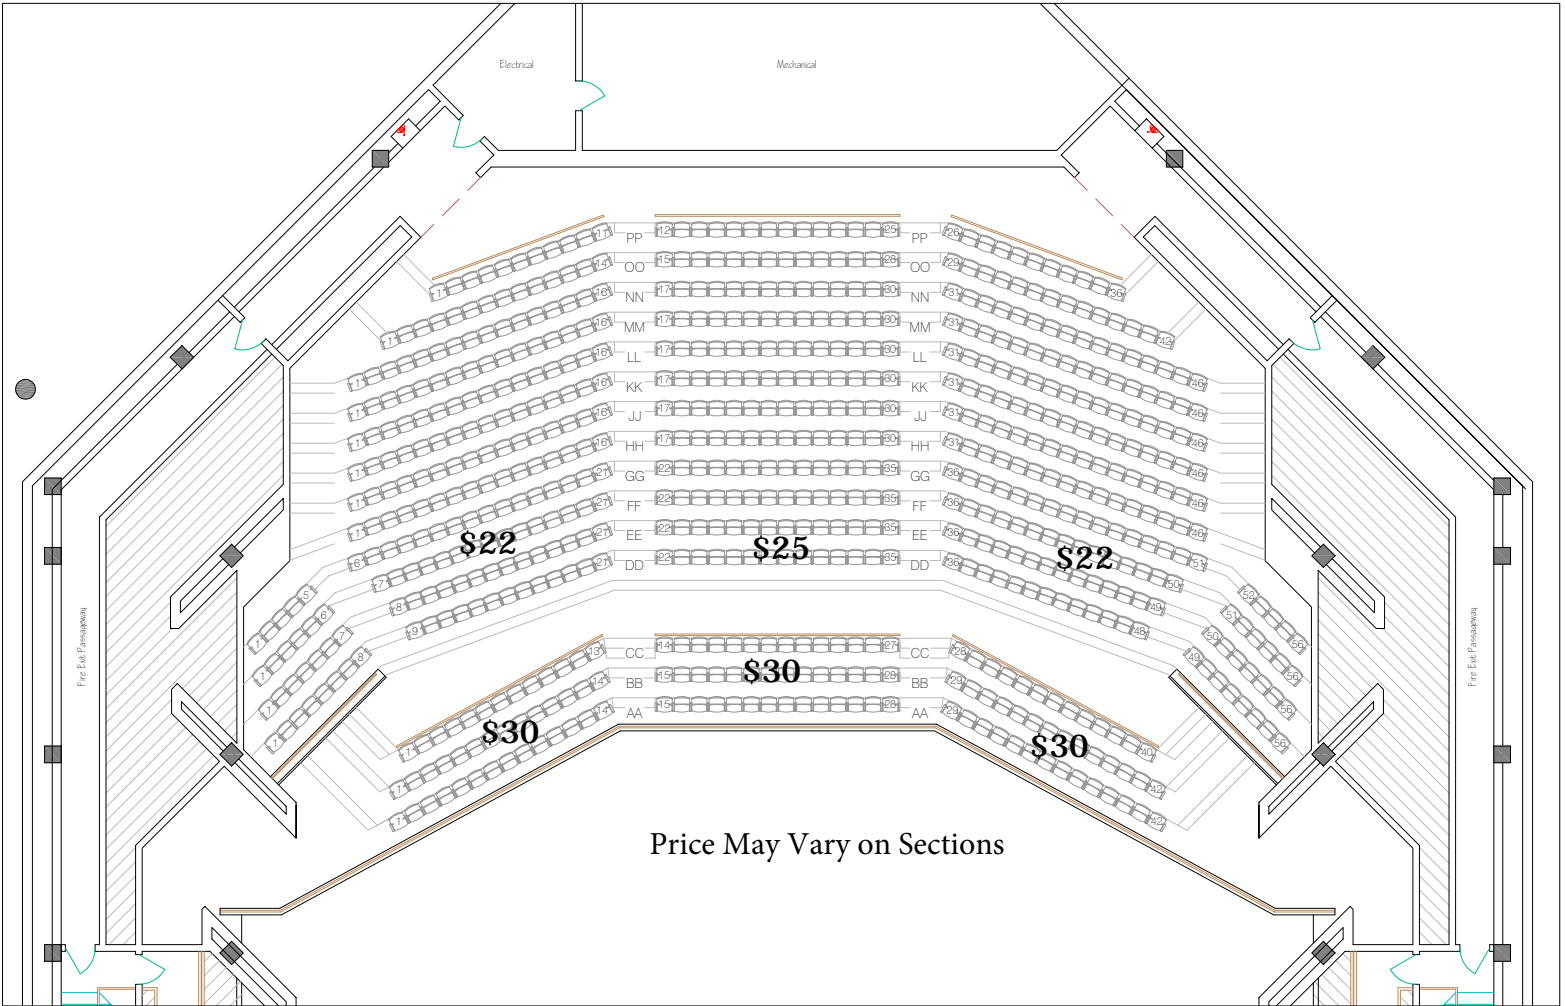

Sidney J. Marcus Auditorium - Seating Chart

Balcony Level - 702 Seats

Main Level - 1024 Seats